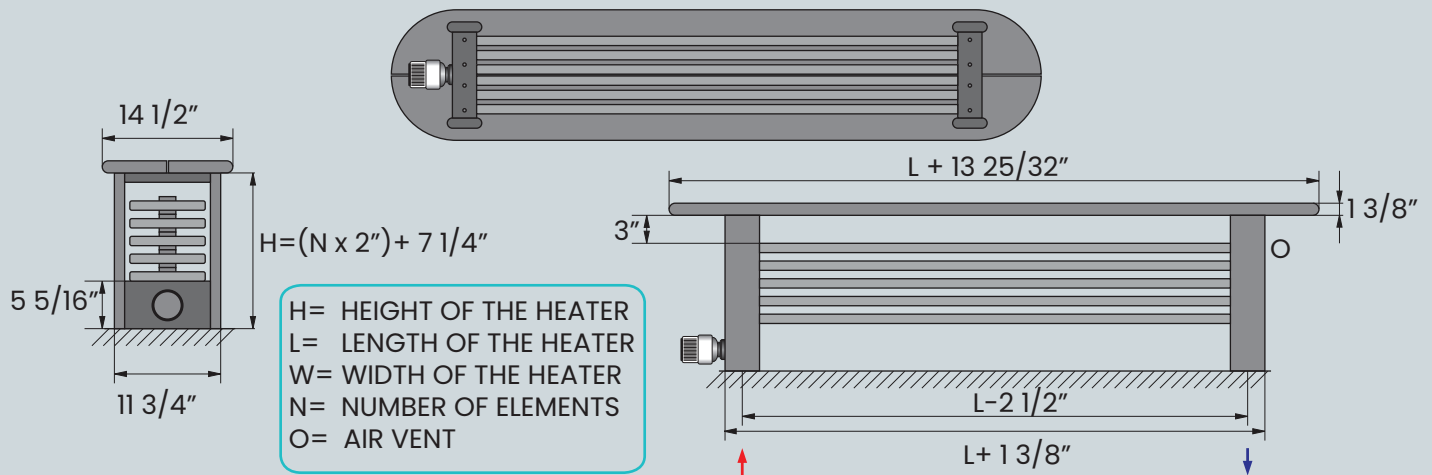

DELTA BENCH - TOPS

Product Code	Length (inch)	Width (inch)	Weight (lbs)	Description
*AZ13DZ836150	59"	8.5"	52	Beachwood
AZ13DZ836180	71"		59	Beachwood
AZ13DZ836200	79"		65	Beachwood
AZ13DZ836250	99"		79	Beachwood
AZ13DZ836280	110"		90	Beachwood

Custom cut template is available for purchase to manufacture your own top

Water Connections

Stock range: 2 x 1/2" BSP connections. Bench radiators include air vent, thermostatic valve, shutoff valve and non electric thermostatic head.

*In stock product. All others are custom order. Stock color is grey legs and white radiator. All other colors are custom order.

**outputs based on water supply temperatures @ 20°Δ T x 68°F room temperature
All Kontec Radiators: Test Pressure: 191 psi Max Operating Pressure: 147 psi

Actual Dimensions

Now offering an extensive range of colors. Please contact QHT for details.

www.ecostyle.us

800-501-7697

www.purmoUSA.com

05/03/2021