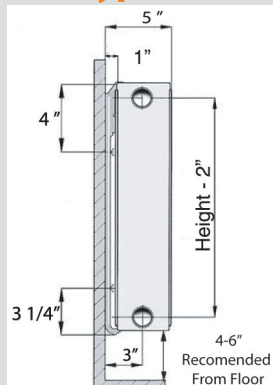

Type 22

Now offering an extensive range of colors. Please contact us for details.

Horizontal Panels Type 21 & 22 6 Connections- (1/2" BSP Female)

PCV - STEEL PANEL RADIATORS							
Product Code	Height (inch)	Length (inch)	Output (BTU/HR) @ 180°F x 68°F**	Output (BTU/HR) @ 140°F x 68°F**	Weight (lbs)	Water Content (gal)	UPC #
PCV082421	8"	24"	1,346	781	17	.40	6418569229802
PCV083621		36"	2,022	1,173	27	.60	6418569229864
PCV084821		48"	2,698	1,565	35	.80	6418569229925
PCV085621		56"	3,147	1,825	41	.90	6418569229949
PCV087121		71"	4,046	2,347	52	1.2	6418569229987
PCV089221		92"	5,172	3,000	67	1.5	6418569230020
PCV0812021		120"	6,742	3,910	94	2.0	6418569230068
PCV121622	12"	16"	1,705	1,031	18	.37	6418569617272
PCV122422		24"	2,562	1,548	27	.53	6418569617302
PCV123222		32"	3,414	2,064	35	.71	6418569617357
PCV124022		40"	4,266	2,579	45	.90	6418569617395
PCV124822		48"	5,119	3,094	54	1.08	6418569617425
PCV125622		56"	5,971	3,610	62	1.27	6418569617456
PCV126422	16"	64"	6,828	4,128	71	1.43	6418569617470
PCV161622		16"	2,167	1,310	24	.48	6418569617616
PCV162422		24"	3,254	1,967	37	.71	6418569617647
PCV163222		32"	4,337	2,622	49	.95	6418569617685
PCV164022		40"	5,421	3,277	60	1.19	6418569617722
PCV164822		48"	6,504	3,932	72	1.43	6418569617760
PCV165622	20"	56"	7,587	4,586	84	1.66	6418569617784
PCV166422		64"	8,675	5,244	95	1.90	6418569617807
PCV167122		71"	9,758	5,899	107	2.11	6418569617821
PCV201622		16"	2,610	1,578	30	.58	6418569617937
PCV202422		24"	3,916	2,367	45	.87	6418569617968
PCV203222		32"	5,221	3,156	61	1.14	6418569618002
PCV204022	24"	40"	6,526	3,945	76	1.43	6418569618057
PCV204822		48"	7,831	4,734	90	1.72	6418569618095
PCV205622		56"	9,137	5,523	105	2.01	6418569618132
PCV206422		64"	10,442	6,312	120	2.30	6418569618156
PCV241622		16"	3,037	1,836	37	.69	6418569618286
PCV242422		24"	4,551	2,751	55	1.06	6418569618323
PCV243222	36"	32"	6,069	3,669	73	1.40	6418569618361
PCV244022		40"	7,587	4,586	90	1.74	6418569618408
PCV244822		48"	9,106	5,504	109	2.09	6418569618446
PCV245622		56"	10,624	6,422	127	2.43	6418569618484
PCV246422		64"	12,138	7,337	144	2.80	6418569618507
PCV247122		71"	13,656	8,255	162	3.14	6418569618521
PCV361622	36"	16"	4,240	2,563	56	.95	6418569618620
PCV362422		24"	6,362	3,846	83	1.43	6418569618668
PCV363222		32"	8,480	5,126	110	1.90	6418569618705
PCV364022		40"	10,602	6,409	137	2.38	6418569618743
PCV364822		48"	12,724	7,691	165	2.85	6418569618781

**outputs based on water supply temperatures @ 20°Δ T x 68°F room temperature
All PCV Radiators: Test Pressure: 191 psi - Max Operating Pressure: 147 psi

Standard Features

- Internal thermostatic valve Body
- Contoured side panels and top grille
- Adjustable mounting brackets
- Installed, plugs, and air vent

www.purmoUSA.com - www.ecostyle.us - 800-501-7697