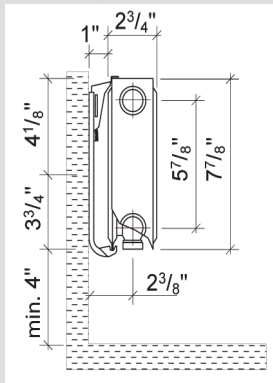

PCV STEEL PANEL RADIATORS

Actual Dimensions Type 21 & 22

Type 21

Type 22

Now offering an extensive range of colors. Please contact us for details.

Horizontal Panels Type 21 & 22 6 Connections- (1/2" BSP Female)