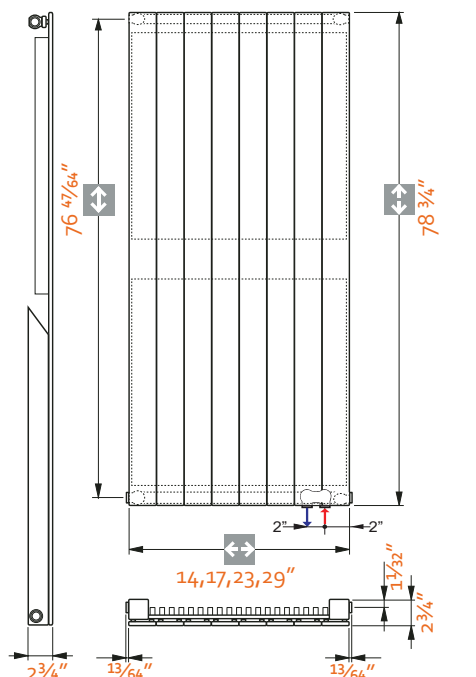

## Actual Dimensions

Horizontal Front View

View From Below

## Vertical Dimensions

## Horizontal and Vertical Panels Type 11 5 Connections- 3 (1/2" BSP Female), 2 (3/4" Conical Male)

Narbonne - Tube and Convector Radiators

Product Code	Height (inch)	Tubes	Length (inch)	Output (BTU/HR) @ 180°F x 68°F**	Output (BTU/HR) @ 140°F x 68°F**	Weight (lbs)	Water Content (gal)	UPC #
NH062411	5 1/2"	2	24"	1,254	702	11	.18	6438371458054
NH063611			36"	1,881	1,055	16	.27	6438371458061
NH064811			48"	2,508	1,404	21	.36	6438371458078
NH066311			63"	3,150	1,843	28	.47	6438371458085
NH067111			71"	3,762	2,077	31	.53	6438371458092
NH068711			87"	4,423	2,545	38	.65	6438371458108
NH069511			95"	5,016	2,780	42	.72	6438371458115
NH0611911			119"	6,270	3,510	54	1.00	6438371458122
NH092411	8 1/2"	3	24"	1,518	849	15	.26	6438371426473
NH093611			36"	2,282	1,277	22	.39	6438371426480
NH094811			48"	3,041	1,702	30	.52	6438149291678
NH096311			63"	4,051	2,267	39	.69	6438371679176
NH097111			71"	4,558	2,551	44	.78	6438371426497
NH099511			95"	6,082	3,404	59	1.05	6438371426503
NH0911911	119"	7,599	4,253	61	1.57	6438371426527		
NH172411	17"	6	24"	2,476	1,386	30	.52	6438371433723
NH173611			36"	3,715	2,079	44	.78	6438371433747
NH174811			48"	4,951	2,771	59	1.05	6438371433754
NH176311			63"	6,603	3,696	74	1.31	6438371433778
NH177111			71"	7,430	4,159	89	1.57	6438371433785
NH179511			95"	9,906	5,544	118	2.09	6438371433792
NV791411	7 3/4"	5	14"	3,865	2,163	59	1.32	6438371426534
NV791711		6	17"	4,646	2,600	70	1.54	6438257432345
NV792311		7	23"	5,421	3,034	80	1.77	6438371426602
NV792911		8	29"	6,202	3,471	90	2.00	6438371129541