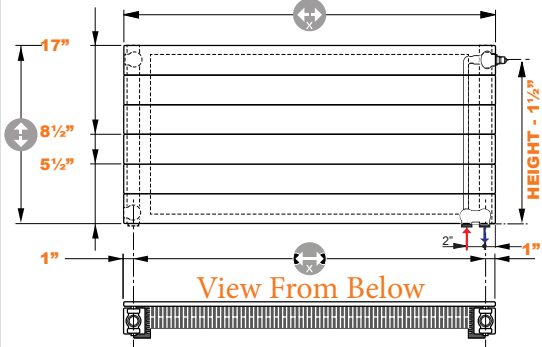

## Actual Dimensions

Horizontal Front View

View From Below

## Vertical Dimensions

## Horizontal and Vertical Panels Type 11 5 Connections- 3 (1/2" BSP Female), 2 (3/4" Conical Male)

Narbonne - Tube and Convector Radiators

Product Code	Height (inch)	Tubes	Length (inch)	Output (BTU/HR) @ 180°F x 68°F**	Output (BTU/HR) @ 140°F x 68°F**	Weight (lbs)	Water Content (gal)	UPC #
NH062411	5 1/2"	2	24"	1,254	702	11	.18	6438371458054
NH063611			36"	1,881	1,055	16	.27	6438371458061
NH064811			48"	2,508	1,404	21	.36	6438371458078
NH066311			63"	3,150	1,843	28	.47	6438371458085
NH067111			71"	3,762	2,077	31	.53	6438371458092
NH068711			87"	4,423	2,545	38	.65	6438371458108
NH069511			95"	5,016	2,780	42	.72	6438371458115
NH0611911			119"	6,270	3,510	54	1.00	6438371458122
NH092411	8 1/2"	3	24"	1,518	849	15	.26	6438371426473
NH093611			36"	2,282	1,277	22	.39	6438371426480
NH094811			48"	3,041	1,702	30	.52	6438149291678
NH096311			63"	4,051	2,267	39	.69	6438371679176
NH097111			71"	4,558	2,551	44	.78	6438371426497
NH099511			95"	6,082	3,404	59	1.05	6438371426503
NH0911911	119"	7,599	4,253	61	1.57	6438371426527		
NH172411	17"	6	24"	2,476	1,386	30	.52	6438371433723
NH173611			36"	3,715	2,079	44	.78	6438371433747
NH174811			48"	4,951	2,771	59	1.05	6438371433754
NH176311			63"	6,603	3,696	74	1.31	6438371433778
NH177111			71"	7,430	4,159	89	1.57	6438371433785
NH179511			95"	9,906	5,544	118	2.09	6438371433792
NV791411	7 3/4"	5	14"	3,865	2,163	59	1.32	6438371426534
NV791711		6	17"	4,646	2,600	70	1.54	6438257432345
NV792311		7	23"	5,421	3,034	80	1.77	6438371426602
NV792911		8	29"	6,202	3,471	90	2.00	6438371129541