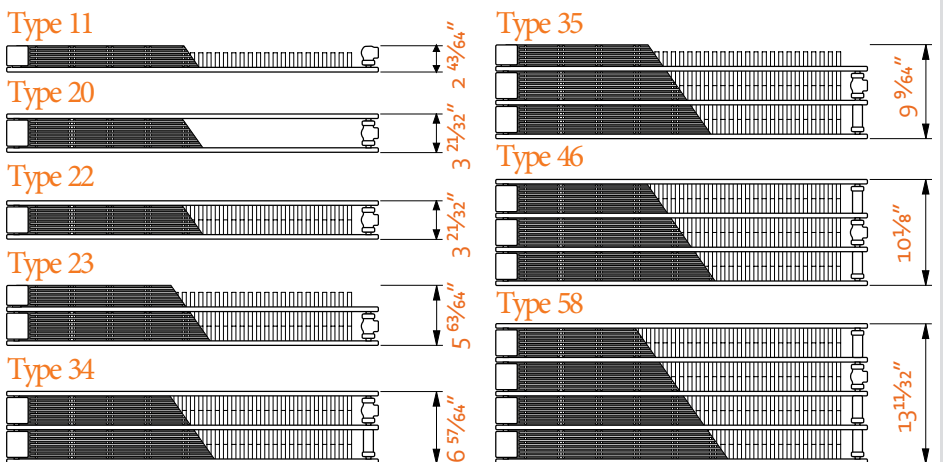

**outputs based on water supply temperatures @ 20°Δ T x 68°F room temperature
All Narbonne Radiators: Test Pressure: 150 psi - Max Operating Pressure: 72 psi

The following additional types are available with heights up to 31" and lengths up to 95" Please contact us for more information!