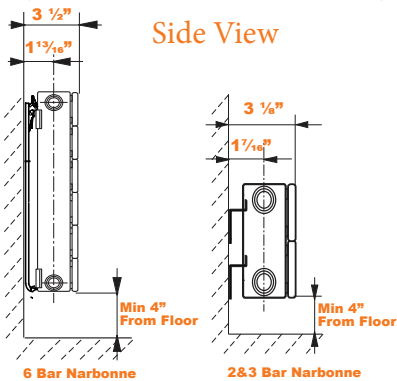

## Actual Dimensions

Horizontal Front View

View From Below

## Vertical Dimensions

## Horizontal and Vertical Panels Type 11 5 Connections- 3 (1/2" BSP Female), 2 (3/4" Conical Male)

Narbonne - Tube and Convector Radiators

Product Code	Height (inch)	Tubes	Length (inch)	Output (BTU/HR) @ 180°F x 68°F**	Output (BTU/HR) @ 140°F x 68°F**	Weight (lbs)	Water Content (gal)	UPC #
NH062411	5 1/2"	2	24"	1,254	702	11	.18	6438371458054
NH063611			36"	1,881	1,055	16	.27	6438371458061
NH064811			48"	2,508	1,404	21	.36	6438371458078
NH066311			63"	3,150	1,843	28	.47	6438371458085
NH067111			71"	3,762	2,077	31	.53	6438371458092
NH068711			87"	4,423	2,545	38	.65	6438371458108
NH069511			95"	5,016	2,780	42	.72	6438371458115
NH0611911			119"	6,270	3,510	54	1.00	6438371458122
NH092411	8 1/2"	3	24"	1,518	849	15	.26	6438371426473
NH093611			36"	2,282	1,277	22	.39	6438371426480
NH094811			48"	3,041	1,702	30	.52	6438149291678
NH096311			63"	4,051	2,267	39	.69	6438371679176
NH097111			71"	4,558	2,551	44	.78	6438371426497
NH099511			95"	6,082	3,404	59	1.05	6438371426503
NH0911911	119"	7,599	4,253	61	1.57	6438371426527		
NH172411	17"	6	24"	2,476	1,386	30	.52	6438371433723
NH173611			36"	3,715	2,079	44	.78	6438371433747
NH174811			48"	4,951	2,771	59	1.05	6438371433754
NH176311			63"	6,603	3,696	74	1.31	6438371433778
NH177111			71"	7,430	4,159	89	1.57	6438371433785
NH179511			95"	9,906	5,544	118	2.09	6438371433792
NV791411	7 3/4"	5	14"	3,865	2,163	59	1.32	6438371426534
NV791711		6	17"	4,646	2,600	70	1.54	6438257432345
NV792311		7	23"	5,421	3,034	80	1.77	6438371426602
NV792911		8	29"	6,202	3,471	90	2.00	6438371129541